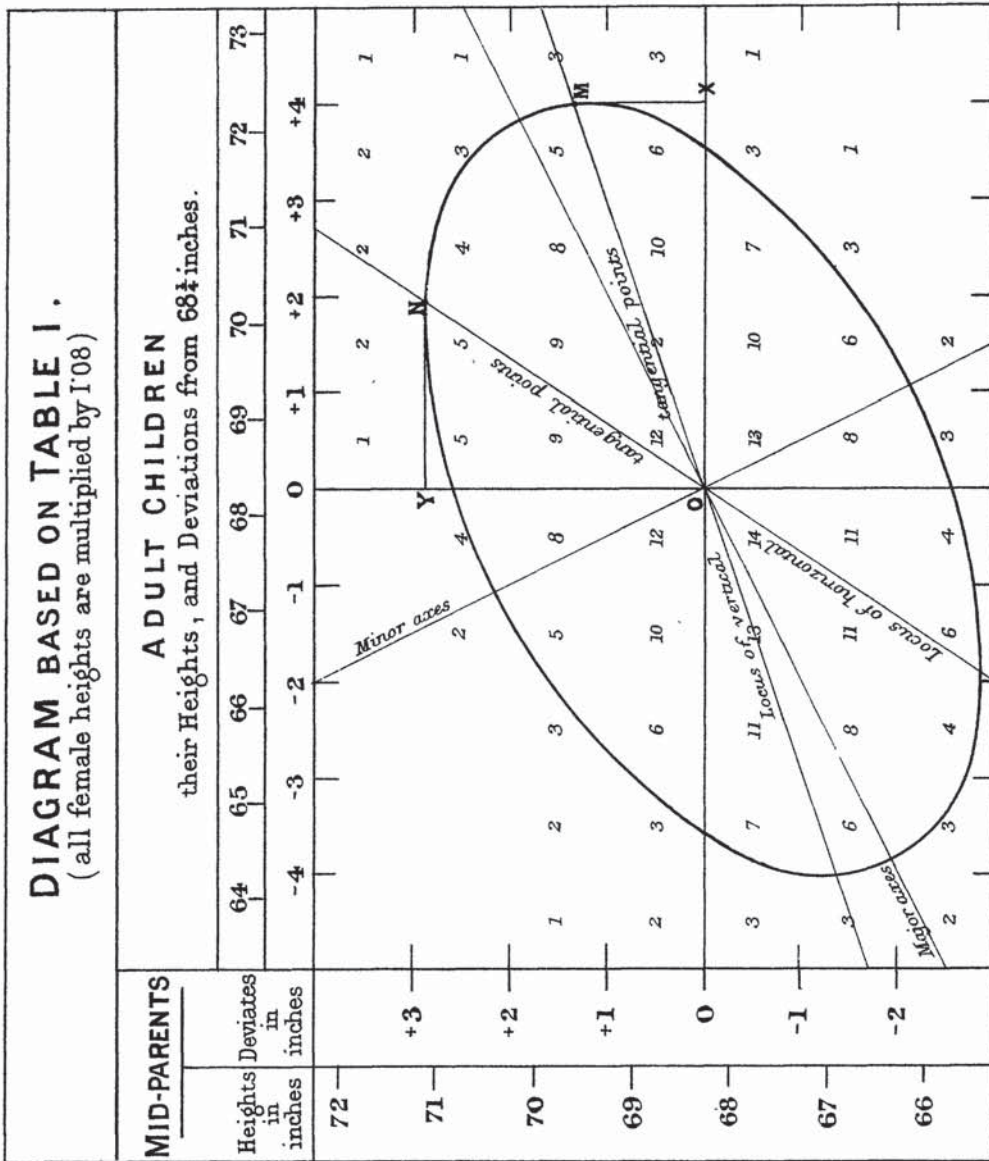

Plate X.

### DIAGRAM BASED ON TABLE I. (all female heights are multiplied by 1.08)

ADULT CHILDREN  
their Heights, and Deviations from 68½ inches.

J.P. & W.F. Emshie, lith.